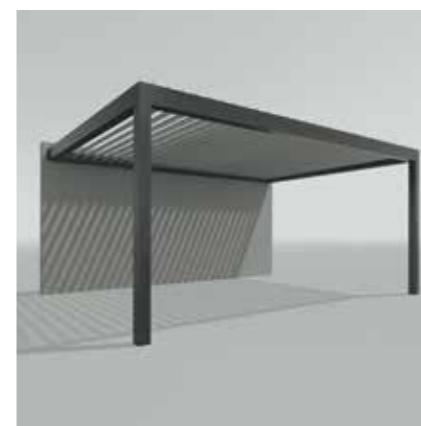

PRIMAVERA

is available as a standard wall-mounted structure, mounted between two walls or as a free standing system which can be developed into larger forms for restaurants, hotels and spa resorts.

EXPAND YOUR LIVING SPACE