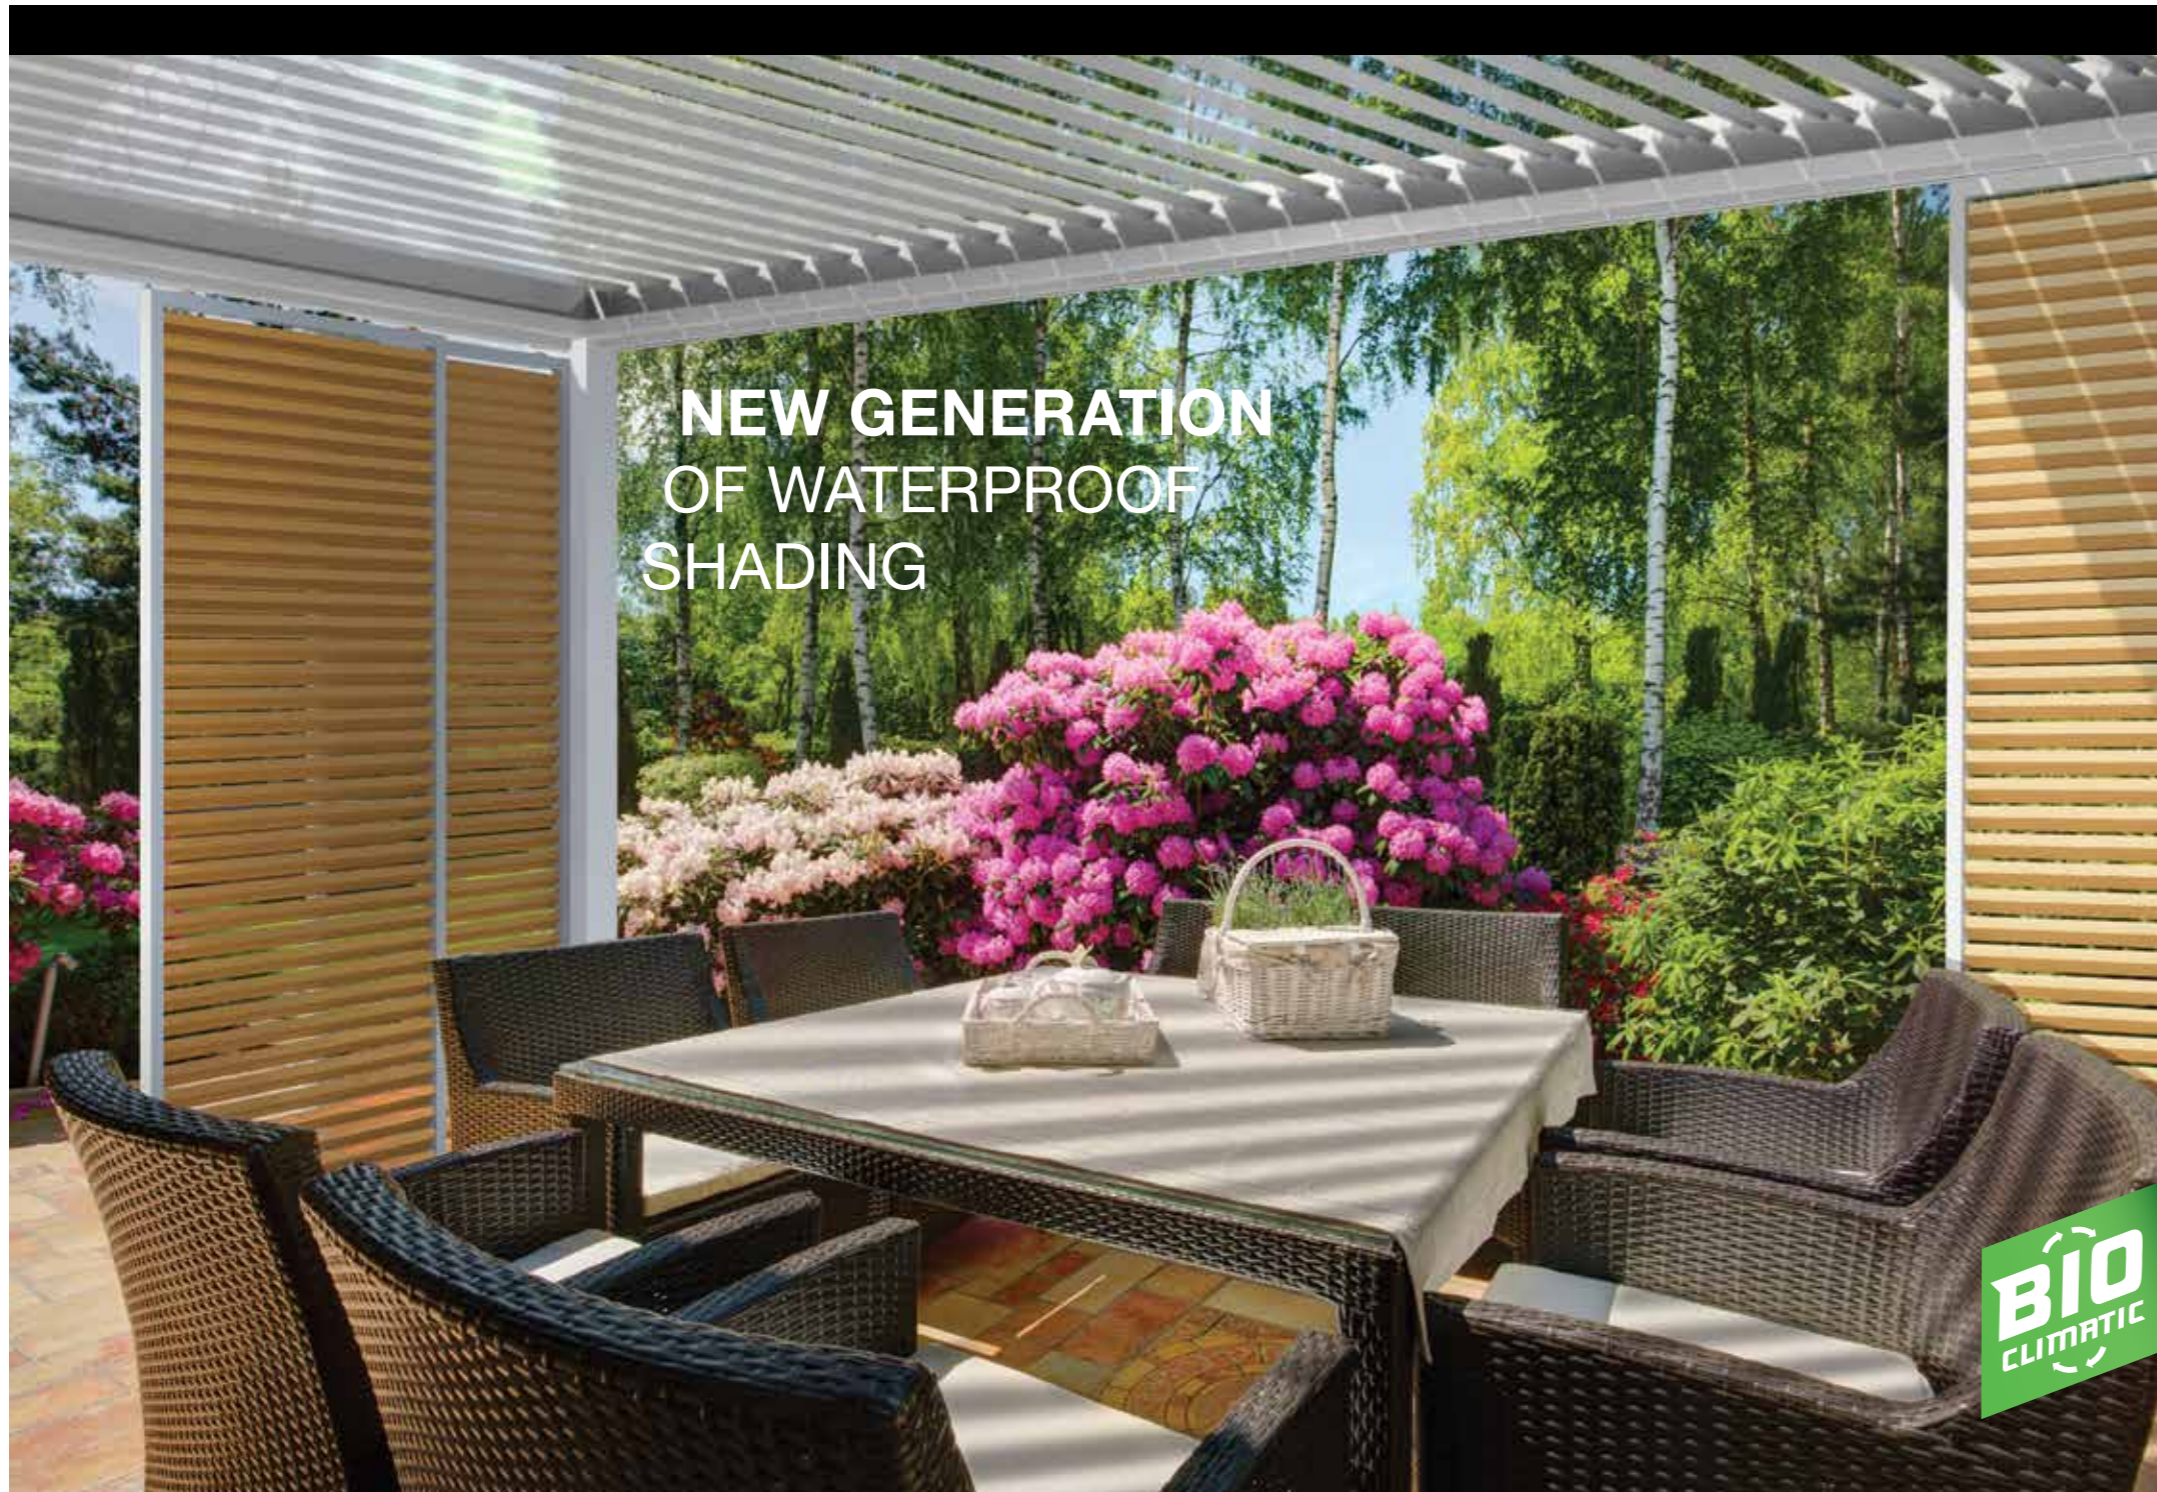

NEW GENERATION OF WATERPROOF SHADING

INNOVATION · DESIGN & TECHNOLOGY

INNOVATIVE SHADING

- WITHOUT LIMITATIONS

Pergola PRIMAVERA is dedicated for residential use as well for commercial application. It can be adapted to each patio, terrace, garden, balcony, restaurant or hotel.

It creates unique atmosphere and ensures comfort for your family or quests.