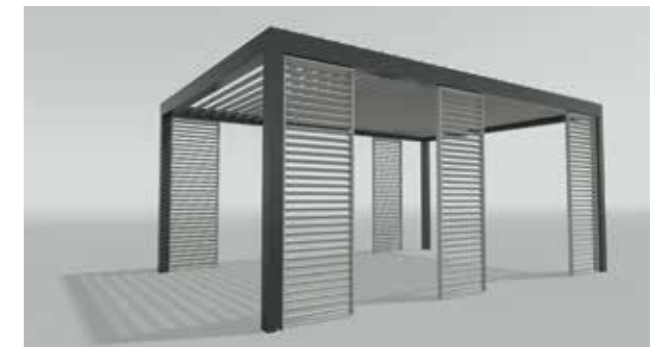

PRIMAVERA

INNOVATION • DESIGN & TECHNOLOGY

Bioclimatic
PERGOLA

solar-tech.com.pl

SUN, RAIN AND WIND
UNDER CONTROL

MODERN DESIGN AND FUNCTIONALITY

Pergola PRIMAVERA is a high-tech solution for covering terrace and creating a new outdoor space. Multifunctional adjusted roof is an ideal sun shading which offers additional protection against rain and wind.

The rotating louvres operated with remote control ensure high degree of visual comfort and provide natural ventilation.

When closed waterproof louvres in a combination with a water drainage system built in the construction allow to enjoy your garden and terrace whatever the weather.

PRIMAVERA

is available as a standard wall-mounted structure, mounted between two walls or as a free standing system which can be developed into larger forms for restaurants, hotels and spa resorts.

EXPAND YOUR LIVING SPACE