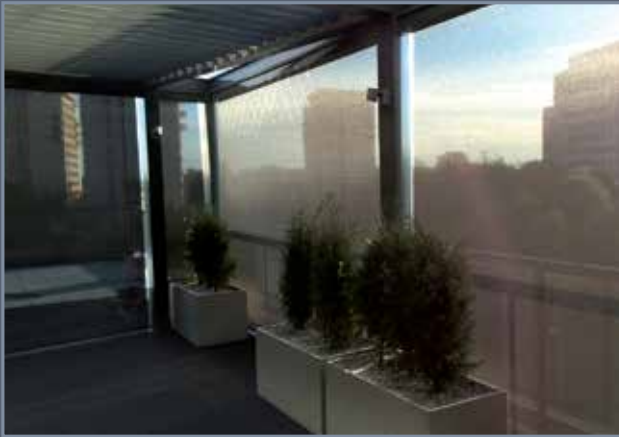

Realizations Solar-Tech

DISTRIBUTOR:

INNOVATION • DESIGN & TECHNOLOGY