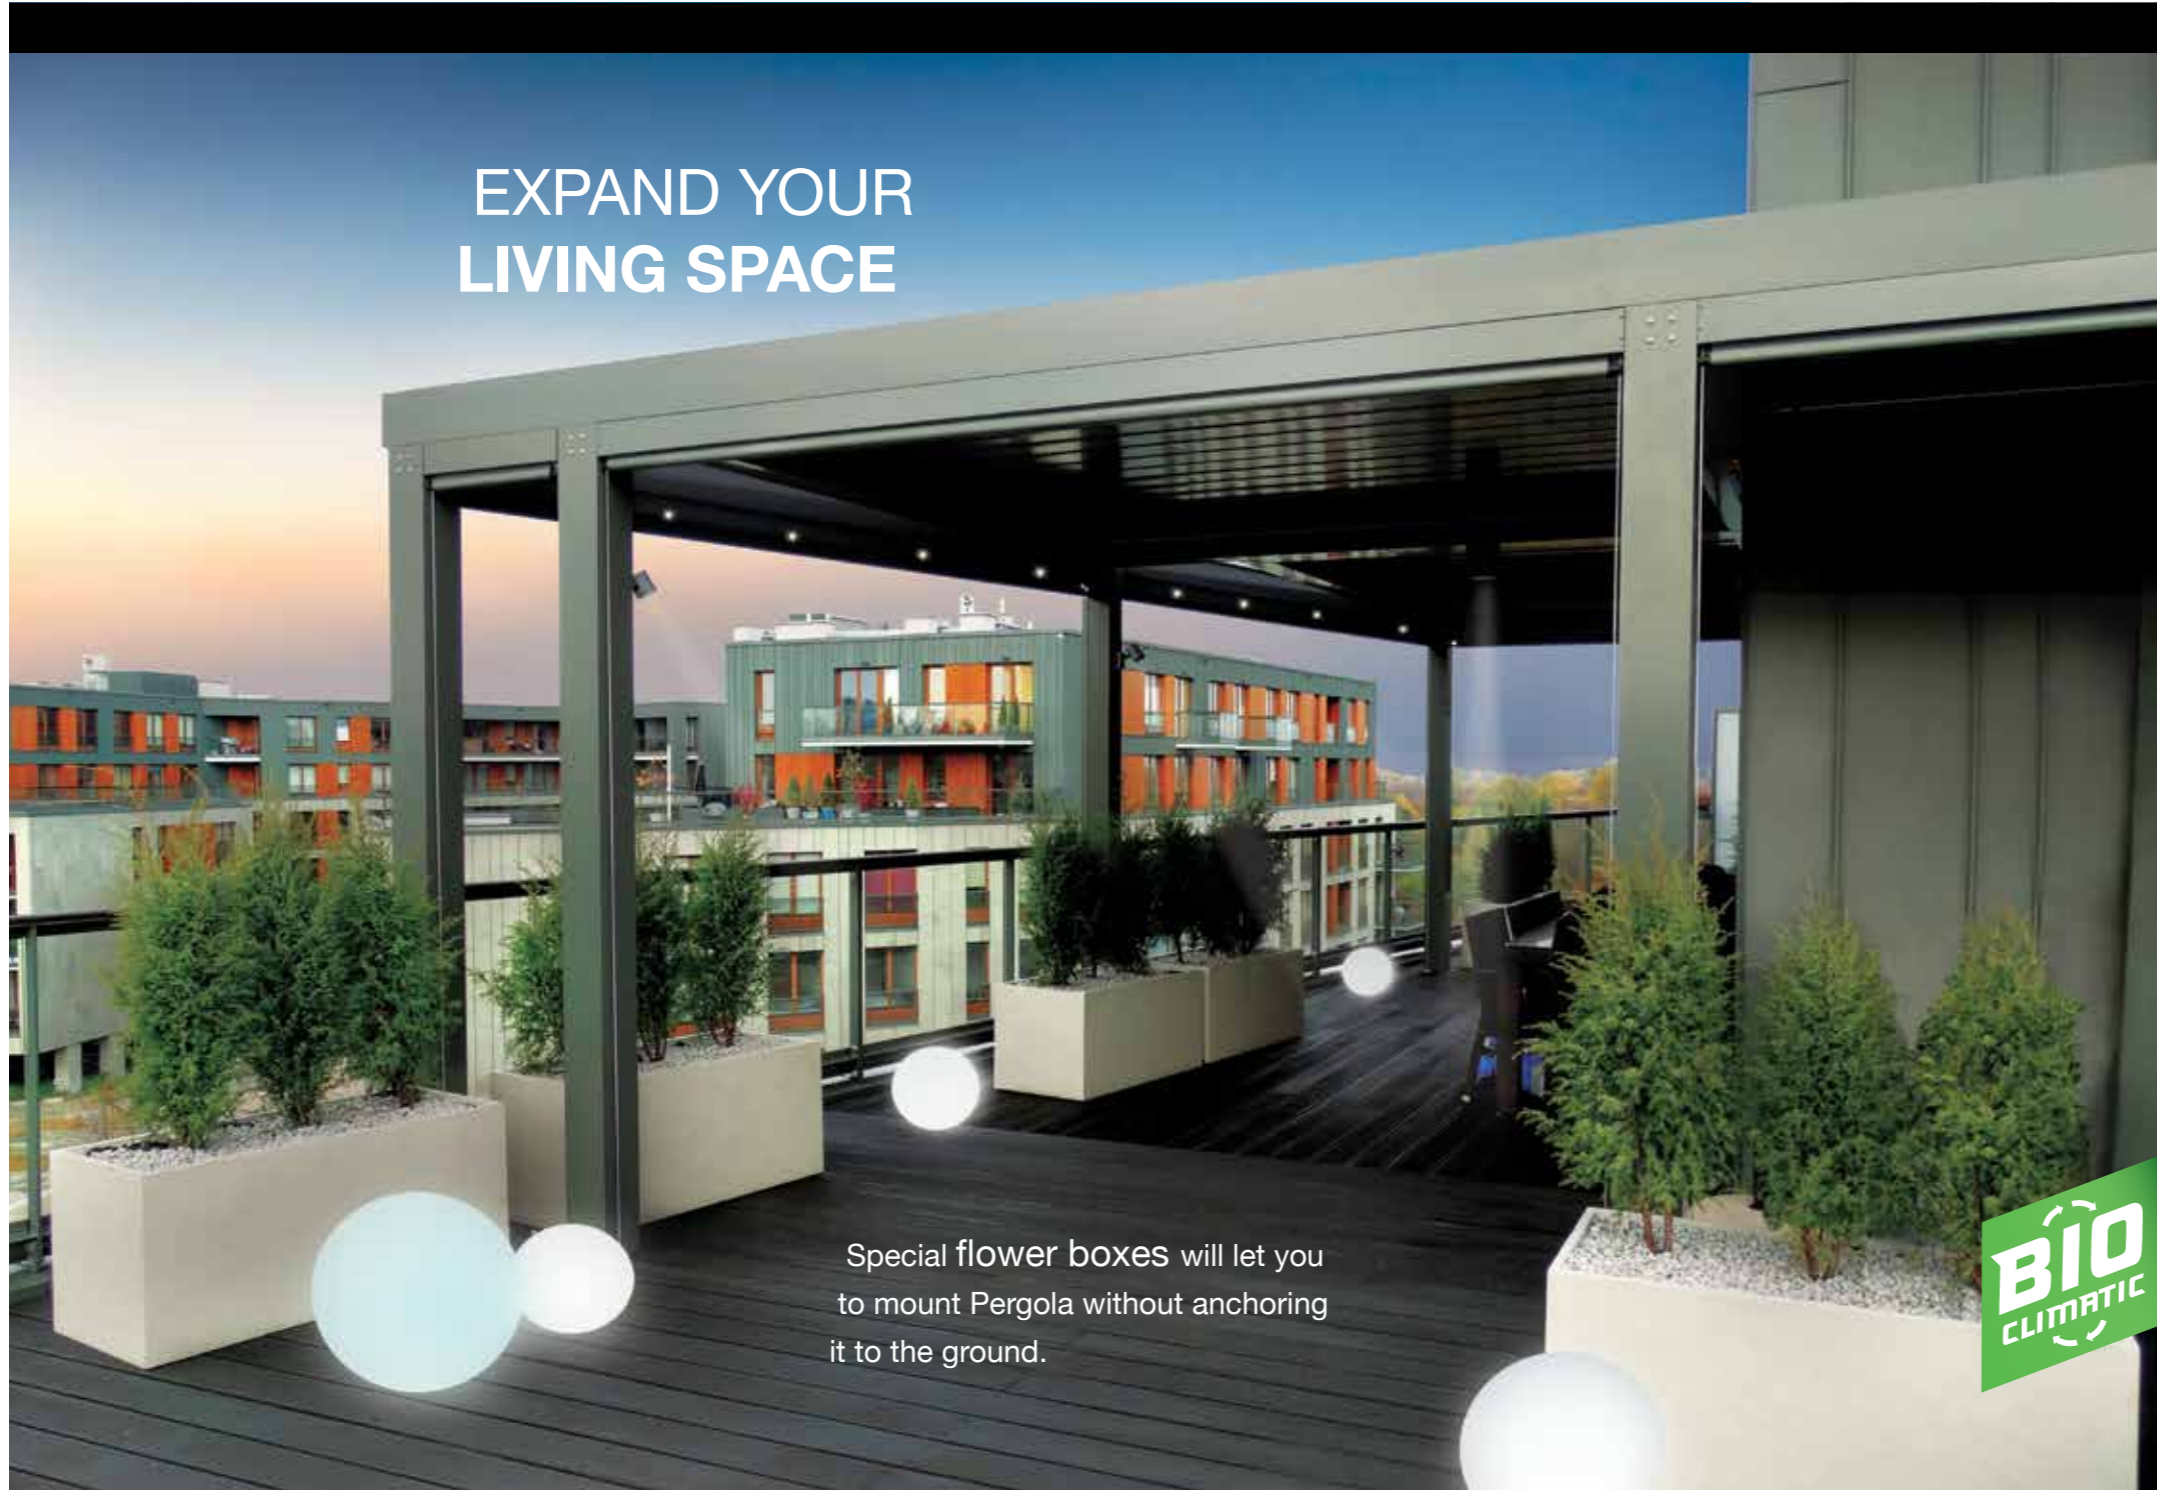

PRIMAVERA

INNOVATION • DESIGN & TECHNOLOGY

Bioclimatic
PERGOLA

solar-tech.com.pl

SUN, RAIN AND WIND
UNDER CONTROL

MODERN DESIGN AND FUNCTIONALITY

Pergola PRIMAVERA is a high-tech solution for covering terrace and creating a new outdoor space. Multifunctional adjusted roof is an ideal sun shading which offers additional protection against rain and wind.

DESIGN, COLOURS AND MORE...

Simple form of Pergola meets expectations of modern architecture. To follow trends and give you more options we offer Pergolas in every colour you imagine with textured finish for most demanding projects.

PRIMAVERA

is available as a standard wall-mounted structure, mounted between two walls or as a free standing system which can be developed into larger forms for restaurants, hotels and spa resorts.

EXPAND YOUR LIVING SPACE