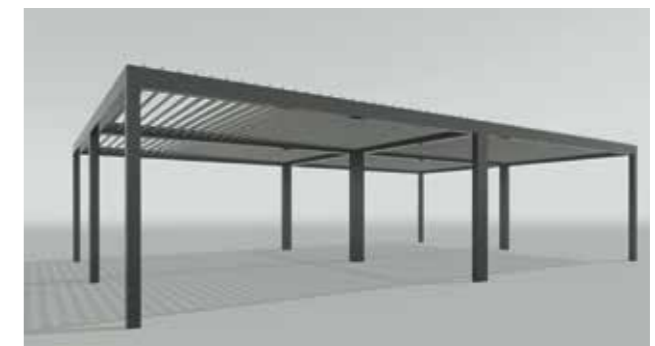

PRIMAVERA

is available as a standard wall-mounted structure, mounted between two walls or as a free standing system which can be developed into larger forms for restaurants, hotels and spa resorts.

EXPAND YOUR LIVING SPACE